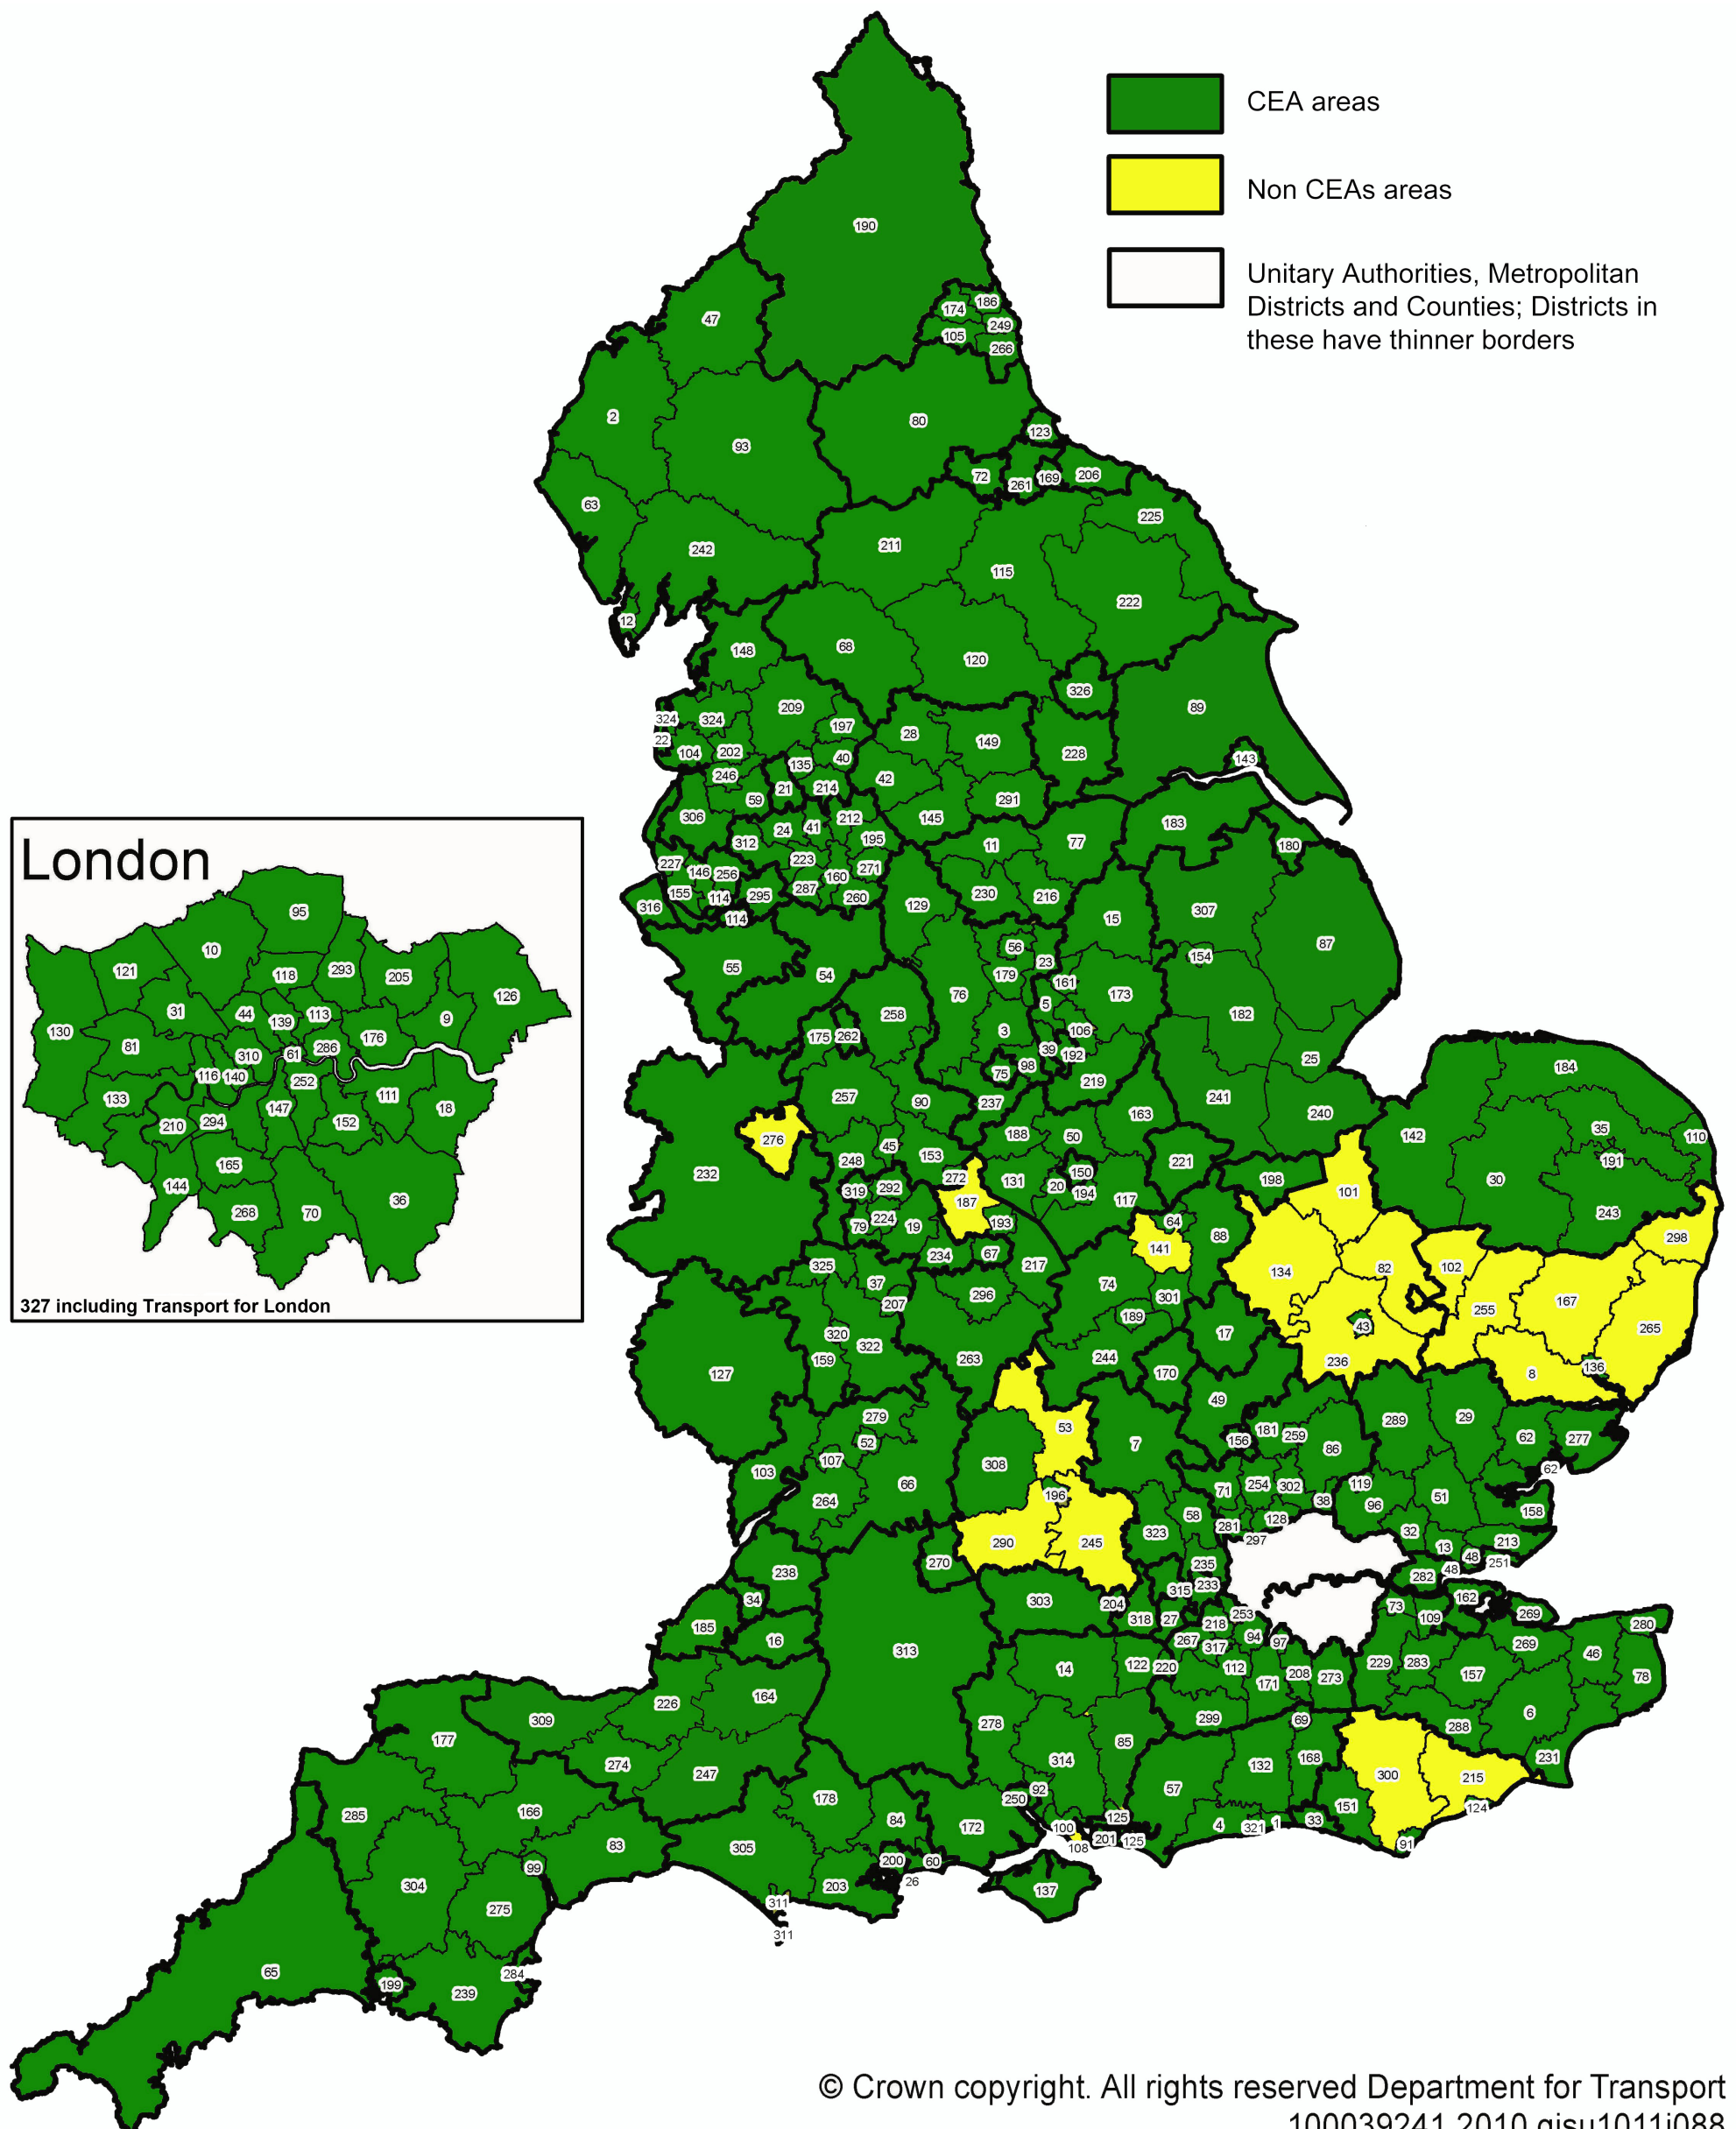

List of areas in England designated as a Civil Enforcement Area (CEA) for the purposes of enforcing parking contraventions – 9 January 2018

Number	ONS Code	Local Authority	County Council	CPE
1	45UB	Adur		✓
2	16UB	Allerdale		✓
3	17UB	Amber Valley		✓
4	45UC	Arun		✓
5	37UB	Ashfield		✓
6	29UB	Ashford		✓
7	11UB	Aylesbury Vale		✓
8	42UB	Babergh		x
9	00AB	Barking and Dagenham		✓
10	00AC	Barnet		✓
11	00CC	Barnsley		✓
12	16UC	Barrow-in-Furness		✓
13	22UB	Basildon		✓
14	24UB	Basingstoke and Deane		✓
15	37UC	Bassetlaw		✓
16	00HA	Bath and North East Somerset		✓
17	00KB	Bedford		✓
18	00AD	Bexley		✓
19	00CN	Birmingham		✓
20	31UB	Blaby		✓
21	00EX	Blackburn with Darwen		✓
22	00EY	Blackpool		✓
23	17UC	Bolsover		✓
24	00BL	Bolton		✓
25	32UB	Boston		✓
26	00HN	Bournemouth		✓
27	00MA	Bracknell Forest		✓
28	00CX	Bradford		✓
29	22UC	Braintree		✓
30	33UB	Breckland		✓
31	00AE	Brent		✓
32	22UD	Brentwood		✓
33	00ML	Brighton and Hove		✓
34	00HB	Bristol, City of		✓
35	33UC	Broadland		✓
36	00AF	Bromley		✓
37	47UB	Bromsgrove		✓
38	26UB	Broxbourne		✓
39	37UD	Broxtowe		✓
40	30UD	Burnley		✓
41	00BM	Bury		✓
42	00CY	Calderdale		✓
43	12UB	Cambridge		✓
44	00AG	Camden		✓
45	41UB	Cannock Chase		✓
46	29UC	Canterbury		✓
47	16UD	Carlisle		✓
48	22UE	Castle Point		✓
49	00KC	Central Bedfordshire		✓
50	31UC	Charnwood		✓
51	22UF	Chelmsford		✓
52	23UB	Cheltenham		✓
53	38UB	Cherwell		x
54	00EQ	Cheshire East		✓
55	00EW	Cheshire West and Chester		✓
56	17UD	Chesterfield		✓
57	45UD	Chichester		✓
58	11UC	Chiltern		✓
59	30UE	Chorley		✓
60	19UC	Christchurch		✓
61	00AA	City of London		✓
62	22UG	Colchester		✓
63	16UE	Copeland		✓
64	34UB	Corby		✓
65	00HE	Cornwall		✓
66	23UC	Cotswold		✓
67	00CQ	Coventry		✓
68	36UB	Craven		✓
69	45UE	Crawley		✓
70	00AH	Croydon		✓
71	26UC	Dacorum		✓
72	00EH	Darlington		✓
73	29UD	Dartford		✓
74	34UC	Daventry		✓
75	00FK	Derby		✓
76	17UF	Derbyshire Dales		✓
77	00CE	Doncaster		✓
78	29UE	Dover		✓
79	00CR	Dudley		✓
80	00EJ	Durham		✓
81	00AJ	Ealing		✓
82	12UC	East Cambridgeshire		x
83	18UB	East Devon		✓
84	19UD	East Dorset		✓
85	24UC	East Hampshire		✓
86	26UD	East Hertfordshire		✓
87	32UC	East Lindsey		✓
88	34UD	East Northamptonshire		✓
89	00FB	East Riding of Yorkshire		✓
90	41UC	East Staffordshire		✓